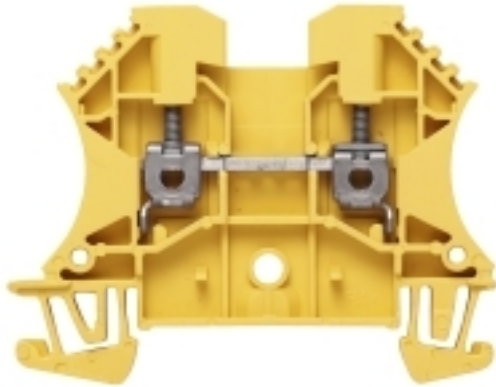

**W-Series
WDU 2.5 GE**

Weidmüller Interface GmbH & Co. KG
Klingenbergstraße 16
D-32758 Detmold
Germany
Fon: +49 5231 14-0
Fax: +49 5231 14-292083
www.weidmueller.com

The versatile and extensive range of products - from 0.05 mm² to 300 mm² - means that you have diverse options for your applications at your disposal.

Hardened steel for mechanical strength and high-quality tinned copper for optimum conductivity. All materials comply with RoHS requirements and have been tested to current environment guidelines.

General ordering data

Type	WDU 2.5 GE
Order No.	1020020000
Version	Feed-through terminal, Screw connection, 2.5 mm², 800 V, 24 A, Yellow
GTIN (EAN)	4008190171131
Qty.	100 pc(s).